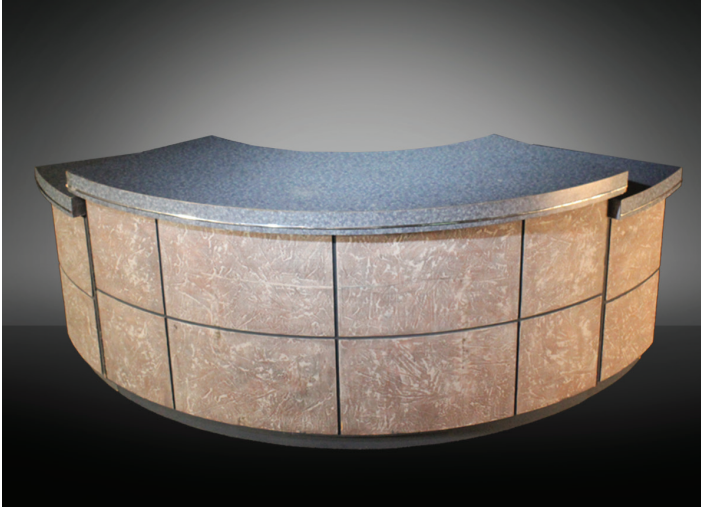

City Scape Oval Desk
44" H x 90" W x 36" D

Curved News Desk
30" H x 94" W x 29" D

News Anchor Desk
36" H x 74" W x 29" D